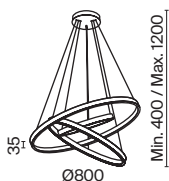

15 ☐ **MOD058PL-L100W3K**
☐ **MOD058PL-L100B3K**
☐ **MOD058PL-L100BS3K**

LED 115 Вт 6100 лм
t° 3000K >80Ra 120°
IP 20