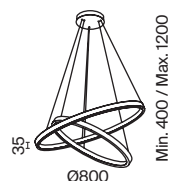

18 ☐ **MOD058PL-L74W4K**
☐ **MOD058PL-L74B4K**
☐ **MOD058PL-L74BS4K**

LED 88 Вт 5200 лм
t° 4000K >80Ra 120°
IP 20