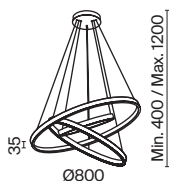

16 ☐ **MOD058PL-L100W4K**
☐ **MOD058PL-L100B4K**
☐ **MOD058PL-L100BS4K**

LED 115 Вт 6100 лм
t° 4000K >80Ra 120°
IP 20