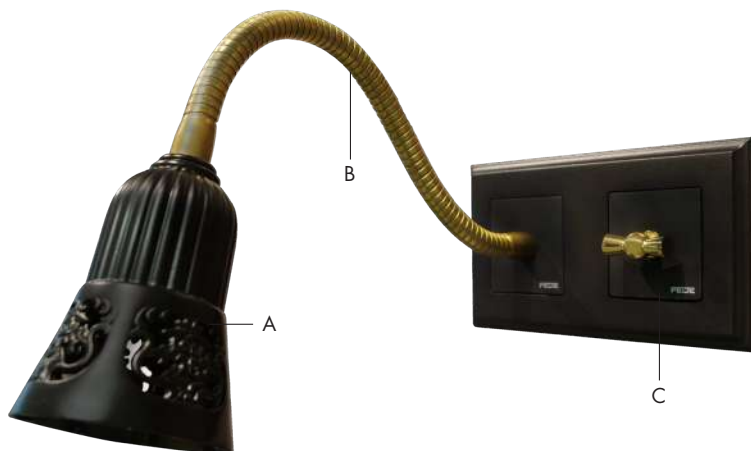

FD03110-M + FD02310OB + FD01602BK = FD1196BMOBP-M

FINISHES
ПОКРЫТИЯ
ACABADOS

FD1196 BK OB P-M
A B C

A BLACK (BK)
BRIGHT GOLD (OB)
BRIGHT CHROME (CB)
B BRIGHT GOLD (OB)
BRIGHT CHROME (CB)
C WHITE (P)
BEIGE (P-A)
BLACK (P-M)

ACCESSORIES
АКСЕССУАРЫ
ACCESORIOS

	FDLED-GU105	230V 5.5W GU10		FDI-GU1050	230V 50W GU10
	IP20	710 g