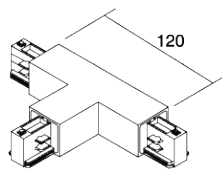

FD765611
Left T joint
Левый T-образный соединитель
Figura T izquierda