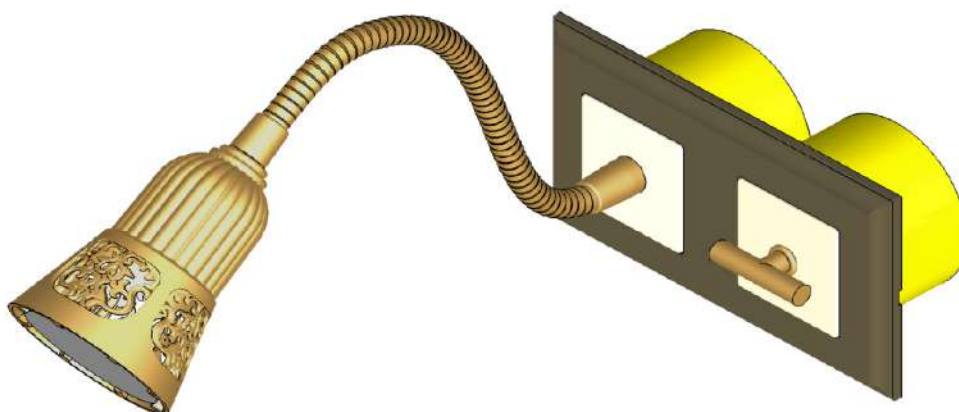

- A) CONNECT & INSTALL SWITCH MECHANISM INTO THE FIXING SUPPORT
- B) INSTALL DECORATIVE FRAME FROM ANY OR FEDE LIGHT SWITCH COLLECTIONS

STEP 2

- C) CONNECT & INSTALL READING LAMP MECHANISM

STEP 3

- D) INSTALLATION COMPLETED