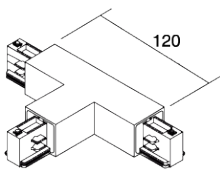

FD765610
Right T joint
Правый T-образный соединитель
Figura T derecha