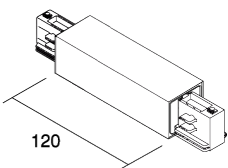

FD765310
Central connector and straight joint
Ввод питания центральный
Toma intermedia

To get the Black (-M) or Grey(-G) finishes, please add the letter to the reference
*Для заказа шинопровода черного цвета добавьте к коду букву (M), для заказа шинопровода серого цвета добавьте к коду букву (G)
*Para conseguir acabados en Negro (-M) o Gris(-G), por favor añadir la letra a la referencia