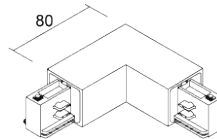

FD765510
Inside L joint
Внутренний угол 90 градусов
Curva 90° derecha