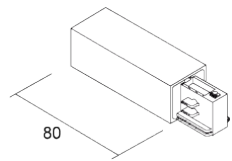

FD765211
Left live-end
Ввод питания левый
Alimentación izquierda