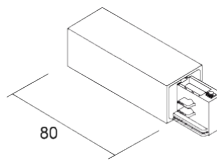

FD765210
Right live-end
Ввод питания правый
Alimentación derecha