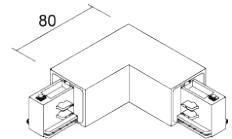

FD765511
Outside L joint
Внешний угол 90 градусов
Curva 90° izquierda