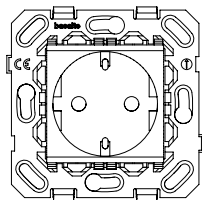

0180-02 white

0180-03 black

Design is not just what it looks and feels like.
Design is how it works.

Steve Jobs

technical specifications

specifications may alter without prior notice

	deseo KNX / 300-02	sentido KNX / 0200-02	auro KNX / 0180-02/0180-03
name / product number	deseo KNX / 300-02	sentido KNX / 0200-02	auro KNX / 0180-02/0180-03
front cover	deseo	sentido and enzo	-
interface	KNX integrated BCU	KNX integrated BCU	KNX integrated BCU
display	1.7" Oled	-	-
multi-touch	yes	yes	-
scene- and RGB sequencer	-	yes	-
multicolour LED	-	integrated	white LED integrated
temperature sensor	integrated	integrated	integrated
thermostat logic	integrated	integrated	-
lux sensor	-	-	integrated (only 180-02)
power supply	15 - 30V DC separate from KNX bus	KNX buspower	KNX buspower
power consumption	1W	10mA	10mA
dimensions	70 mm x 70 mm x 30 mm	70 mm x 70 mm x 25 mm	diam: 52 mm x 39 mm
backbox	European standard box with screws 60 mm	European standard box with screws 60 mm	cutout diam: 43 mm
certification	CE	CE	CE