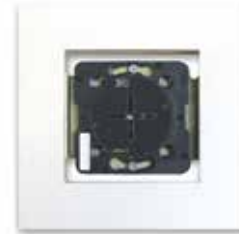

On demand, our frames are also available for Swiss socket inserts. These frames can be used in combination with 60 mm inserts from the manufacturers Feller, ABB or BKS.

- dimensions:

1-gang:	80 mm x 80 mm x 9 mm
2-gang:	151 mm x 80 mm x 9 mm
3-gang:	222 mm x 80 mm x 9 mm
4-gang:	293 mm x 80 mm x 9 mm
5-gang:	364 mm x 80 mm x 9 mm

CC= colour code/finish

flush mount _____

In some projects, the interior designer aims for a sleek, minimalist design. To attend these needs, Basalte has a flush mount kit to integrate the switches* or 1 gang frames flush with the wall. The kit securely mounts the device and still allows easy access, insertion and removal.

* the mount is applicable for all Sentido and Deseo finishes.
Enzo, Deseo retro finishes and Basalte sockets are not compatible.

auro motion detector

Auro is everything a motion detector should be: small, fast and almost invisible. When mounted in the ceiling, the innovative flat design makes Auro completely blend in. Only requiring an opening of 43 mm, it is very easy to install.