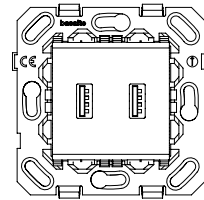

0180-02 white

0180-03 black

Design is not just what it looks and feels like.
Design is how it works.

Steve Jobs

technical specifications

specifications may alter without prior notice

	deseo KNX / 300-02	sentido KNX / 0200-02	auro KNX / 0180-02/0180-03
name / product number	deseo KNX / 300-02	sentido KNX / 0200-02	auro KNX / 0180-02/0180-03
front cover	deseo	sentido and enzo	-
interface	KNX integrated BCU	KNX integrated BCU	KNX integrated BCU
display	1.7" Oled	-	-
multi-touch	yes	yes	-
scene- and RGB sequencer	-	yes	-
multicolour LED	-	integrated	white LED integrated
temperature sensor	integrated	integrated	integrated
thermostat logic	integrated	integrated	-
lux sensor	-	-	integrated (only 180-02)
power supply	15 - 30V DC separate from KNX bus	KNX buspower	KNX buspower
power consumption	1W	10mA	10mA
dimensions	70 mm x 70 mm x 30 mm	70 mm x 70 mm x 25 mm	diam: 52 mm x 39 mm
backbox	European standard box with screws 60 mm	European standard box with screws 60 mm	cutout diam: 43 mm
certification	CE	CE	CE