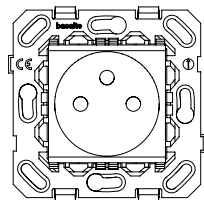

0180-02 white

0180-03 black

Design is not just what it looks and feels like.
Design is how it works.

Steve Jobs

technical specifications

specifications may alter without prior notice

	deseo KNX / 300-02	sentido KNX / 0200-02	auro KNX / 0180-02/0180-03
name / product number	deseo KNX / 300-02	sentido KNX / 0200-02	auro KNX / 0180-02/0180-03
front cover	deseo	sentido and enzo	-
interface	KNX integrated BCU	KNX integrated BCU	KNX integrated BCU
display	1.7" Oled	-	-
multi-touch	yes	yes	-
scene- and RGB sequencer	-	yes	-
multicolour LED	-	integrated	white LED integrated
temperature sensor	integrated	integrated	integrated
thermostat logic	integrated	integrated	-
lux sensor	-	-	integrated (only 180-02)
power supply	15 - 30V DC separate from KNX bus	KNX buspower	KNX buspower
power consumption	1W	10mA	10mA
dimensions	70 mm x 70 mm x 30 mm	70 mm x 70 mm x 25 mm	diam: 52 mm x 39 mm
backbox	European standard box with screws 60 mm	European standard box with screws 60 mm	cutout diam: 43 mm
certification	CE	CE	CE