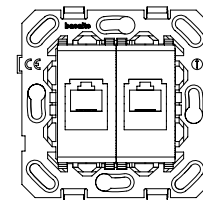

name	Power insert - type E	Power insert - type F	USB power supply 5V 2 - 1A	RJ45 Cat5e UTP insert
insert number	0401-03 black 0401-04 white	0401-13 black 0401-14 white	0402-03 black 0402-04 white	0403-03 black
specifications	16 A 250 V AC 2P+E	2P+E 16 A 250 V AC	2 USB ports providing a total of 2,1 A; suitable to charge a 2,1 A single device or two 1 A devices simultaneously supply voltage 120-230 V~ 50/60 Hz	Cat. 5e, unshielded T568A/B universal wiring
wall box	see installation manual for compatible wall boxes	see installation manual for compatible wall boxes	see installation manual for compatible wall boxes	see installation manual for compatible wall boxes
certification	CE	CE	CE	CE