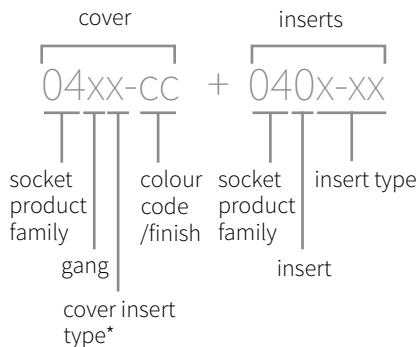

product codes

A complete socket is a combination of 1 cover and the required inserts. For a single gang version, you require 1 cover and 1 insert. For a 2-3 gang version, you require 1 cover and 2-3 inserts.

* codes cover insert type
1 = cover insert type E or F
2 = cover insert USB
3 = cover insert RJ45 UTP

insert types to combine