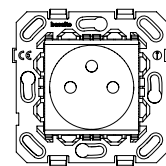

insert types to combine

insert type E
0401-03 black
0401-04 white