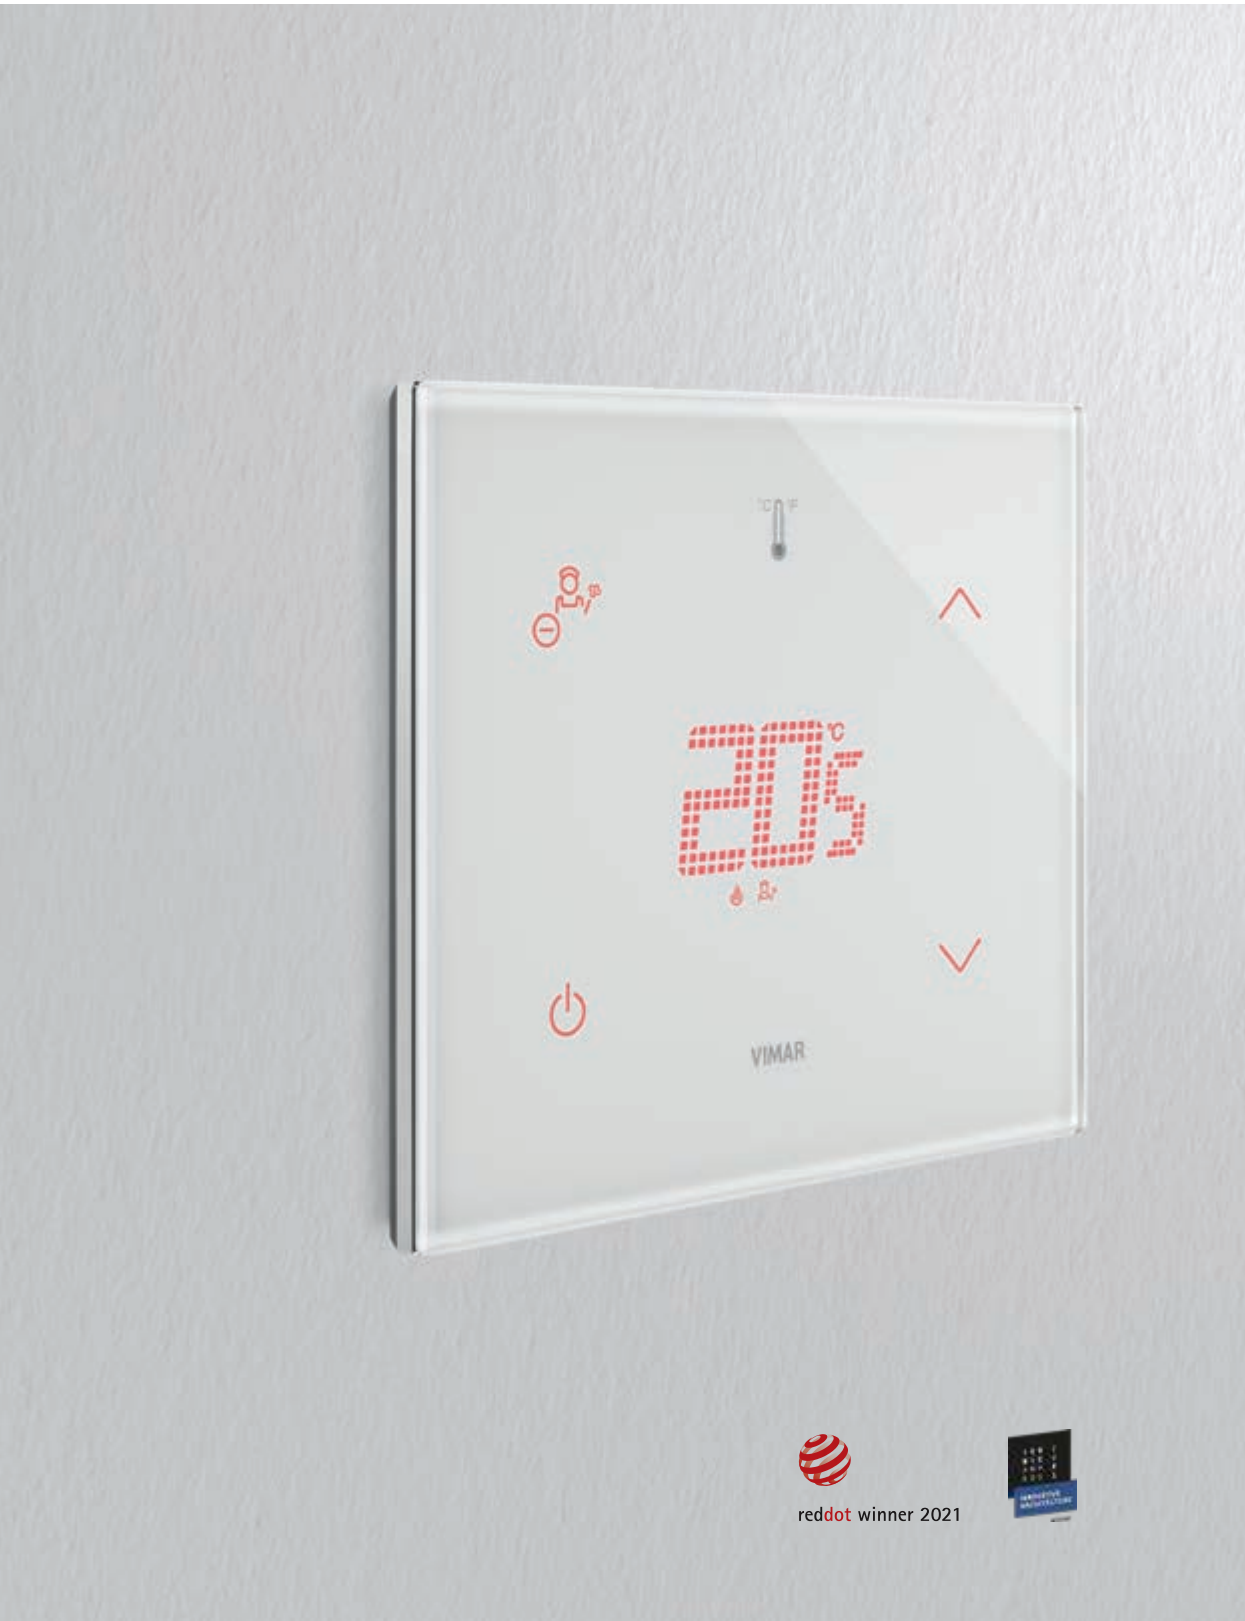

Eikon Exé with Flat controls

The opportunity of flush mounting installation.

Eikon is perfectly aligned with the wall without protruding in any way, thereby achieving an even more clean-cut look capable of enhancing the value of any environment.