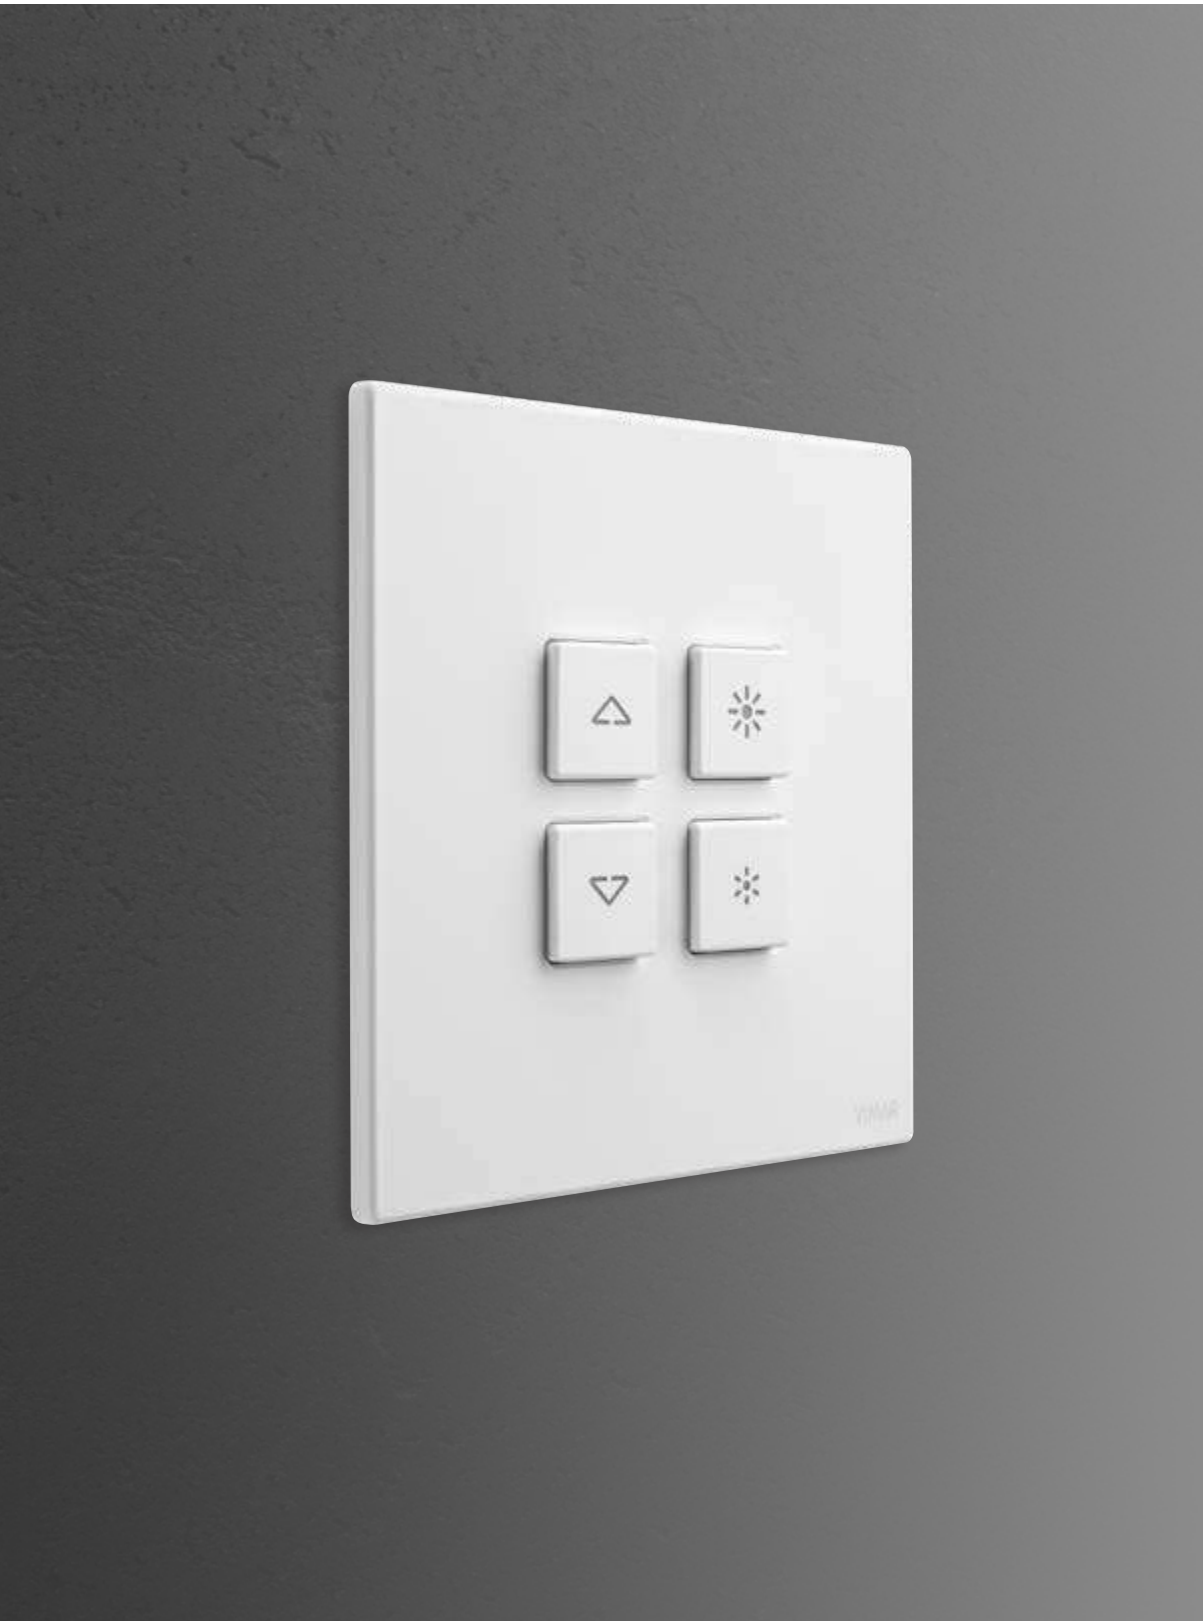

Eikon Exé

The mesmerising silhouettes of the past have been restyled with a modern twist to give settings an exclusive, slightly retro style. They offer perfectly matching styling, sophisticated yet at the same time pure and linear, between the controls and the Eikon Exé cover plate in the same finish.

Eikon Exé with Vintage controls

The squared, flat shape of the controls affords a pleasant effect flush with the surface to emphasise the textured appeal of the cover plate. When teamed with the respective Eikon Exé cover plate, they generate an elegant Total Look with simple silhouettes and clean-cut, elemental geometries.

Eikon Exé with Flat controls

The opportunity of flush mounting installation.

Eikon is perfectly aligned with the wall without protruding in any way, thereby achieving an even more clean-cut look capable of enhancing the value of any environment.