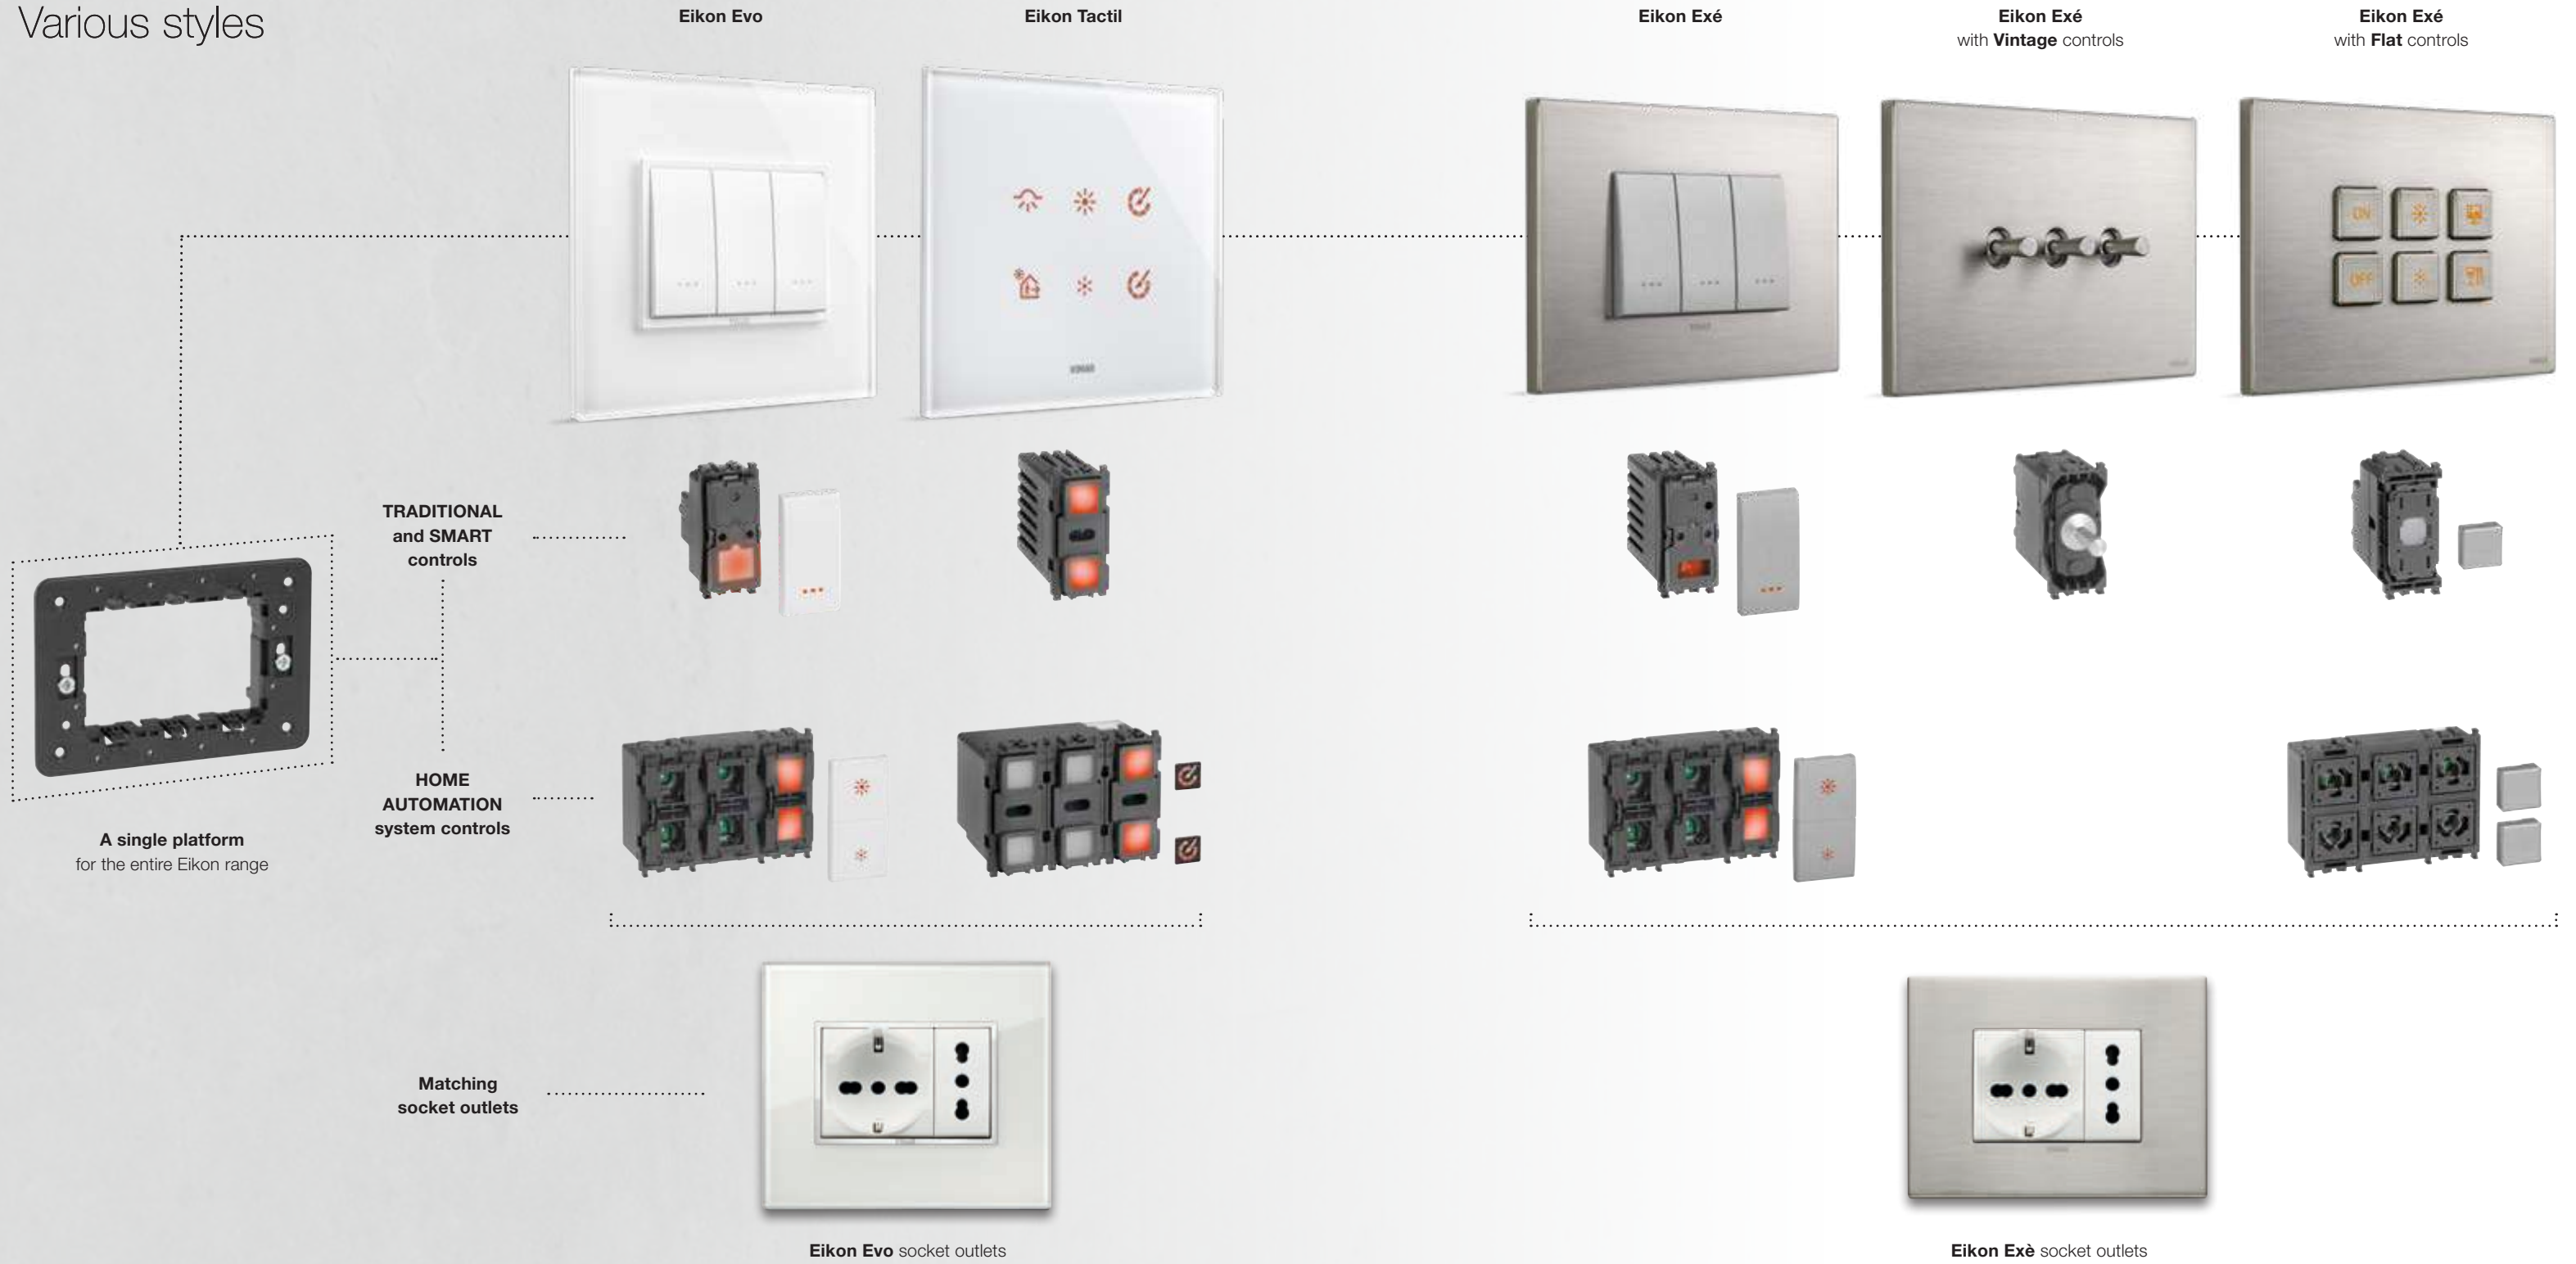

Eikon. A single platform.
Various styles