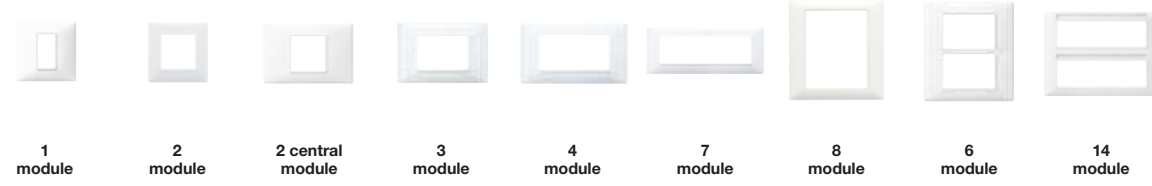

Plana

Italian standards

	1 module	2 module	2 central module	3 module	4 module	7 module	8 module	6 module	14 module
Metal	70 Metallized Bronze	■	■	■	■	■	■ *		
	71 Metallized Silver	■	■	■	■	■	■ *		
	74 Pearl Nickel	■	■	■	■	■	■ *		
	76 Antique Brass		■		■	■	■		
	81 Brushed Aluminium	■	■	■	■	■	■		
Techno-polymer	01 White	■	■	■	■	■	■	■	■
	02 Ivory	■	■	■	■	■	■	■	■
	03 Beige	■	■	■	■	■	■	■	■
	05 Black	■	■	■	■	■	■	■	■
	06 Granite White	■	■	■	■	■	■	■	■
	20 Matt Silver	■	■	■	■	■	■	■	■
	21 Matt Nickel	■	■	■	■	■	■	■	■
	22 Matt Champagne	■	■	■	■	■	■	■	■
	24 Polished Gold	■	■	■	■	■	■	■	■
	25 Matt Gold	■	■	■	■	■	■	■	■
Reflex	40 Reflex Ash	■	■	■	■	■	■		
	41 Reflex Snow	■	■	■	■	■	■		
	43 Reflex Amber	■	■	■	■	■	■		
	44 Reflex Mint	■	■	■	■	■	■		
	45 Reflex Water	■	■	■	■	■	■		
	47 Reflex Emerald	■	■	■	■	■	■		
	48 Reflex Orange	■	■	■	■	■	■		
	49 Reflex Tabacco	■	■	■	■	■	■		
	50 Reflex Sapphire	■	■	■	■	■	■		
	51 Reflex Ruby	■	■	■	■	■	■		

* in technpolymer