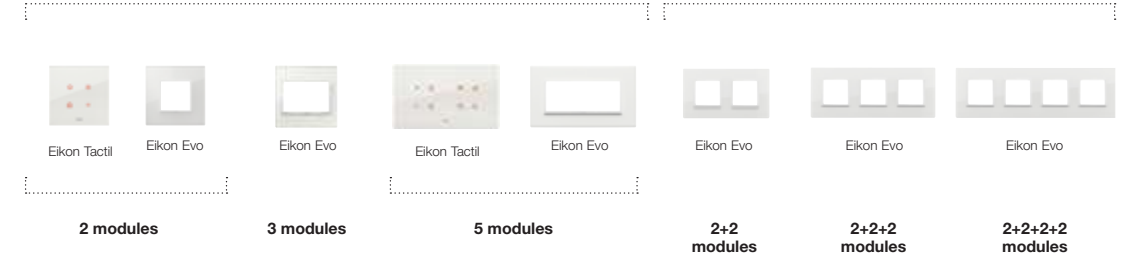

British standards

		2 modules	3 modules	5 modules	2+2 modules	2+2+2 modules	2+2+2+2 modules
Mirrors	72 Silver Ice						
	74 Opal Brown						
	75 Bronze Mirror						
Glass	70 White Diamond						
	71 Aqua						
	73 Pearl Grey						
	76 Black Diamond						
Natural Stone	51 Carrara White						
	52 Natural Split Slate						
	53 Grey Quarzite						
Corian	41 Glacier Ice						
Wood	31 Italian Walnut						
	32 White Oak						
	33 Wengé						
Leather	21 Cream						
	22 Tobacco