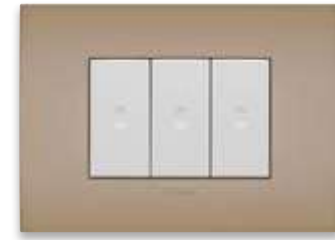

33 Siena Soil