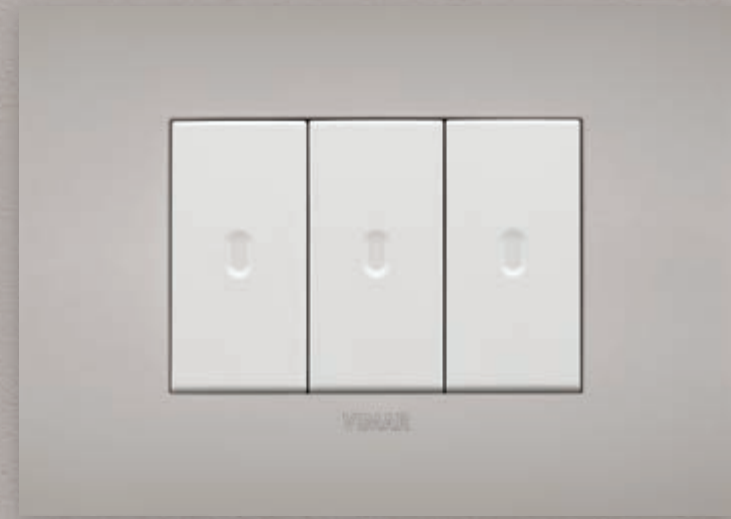

Arké Classic

Curved silhouettes are intertwined to emphasise the beauty of shapes. The peaceful energy of nature in your living spaces. Longing for a warm welcome.

Arké Round

Beautiful and light-weight on any wall. Arké Fit, the slimmest version in the range: sophisticated, with unique finishes. It is light-weight on any wall, providing the perfect flush-fit result, and it blends in seamlessly with any architectural context or interior design style.