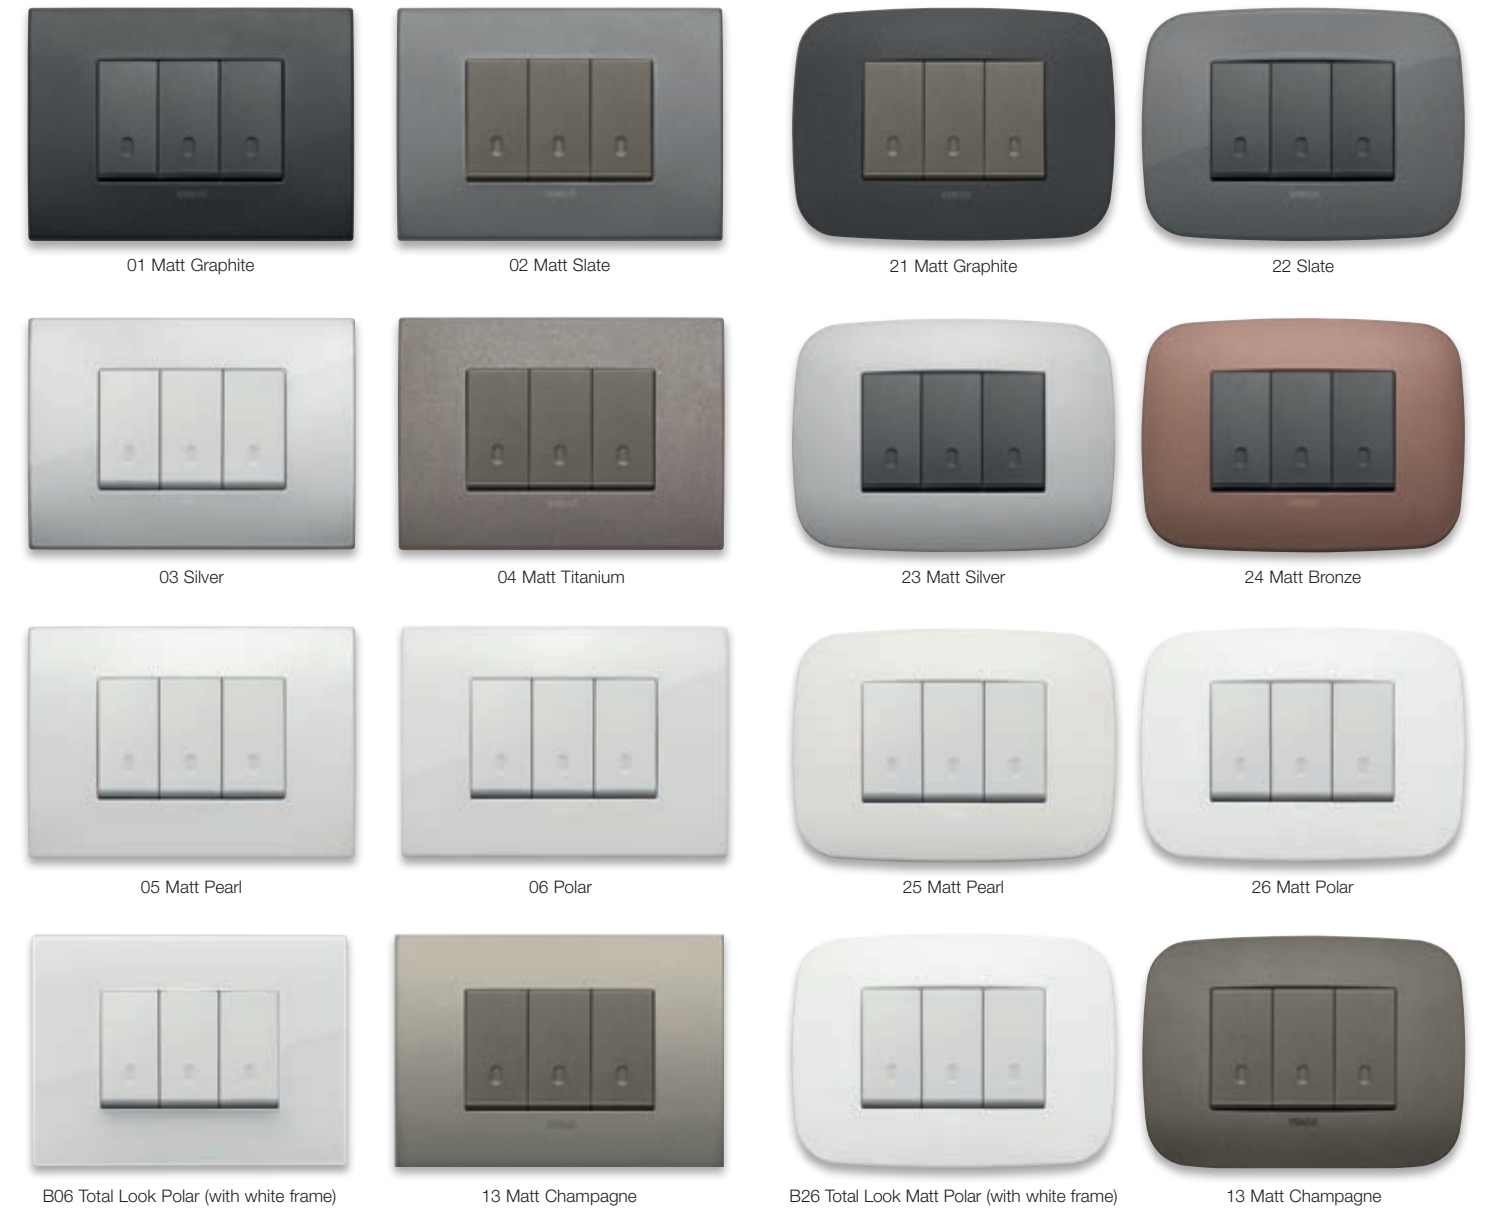

Classic

Round