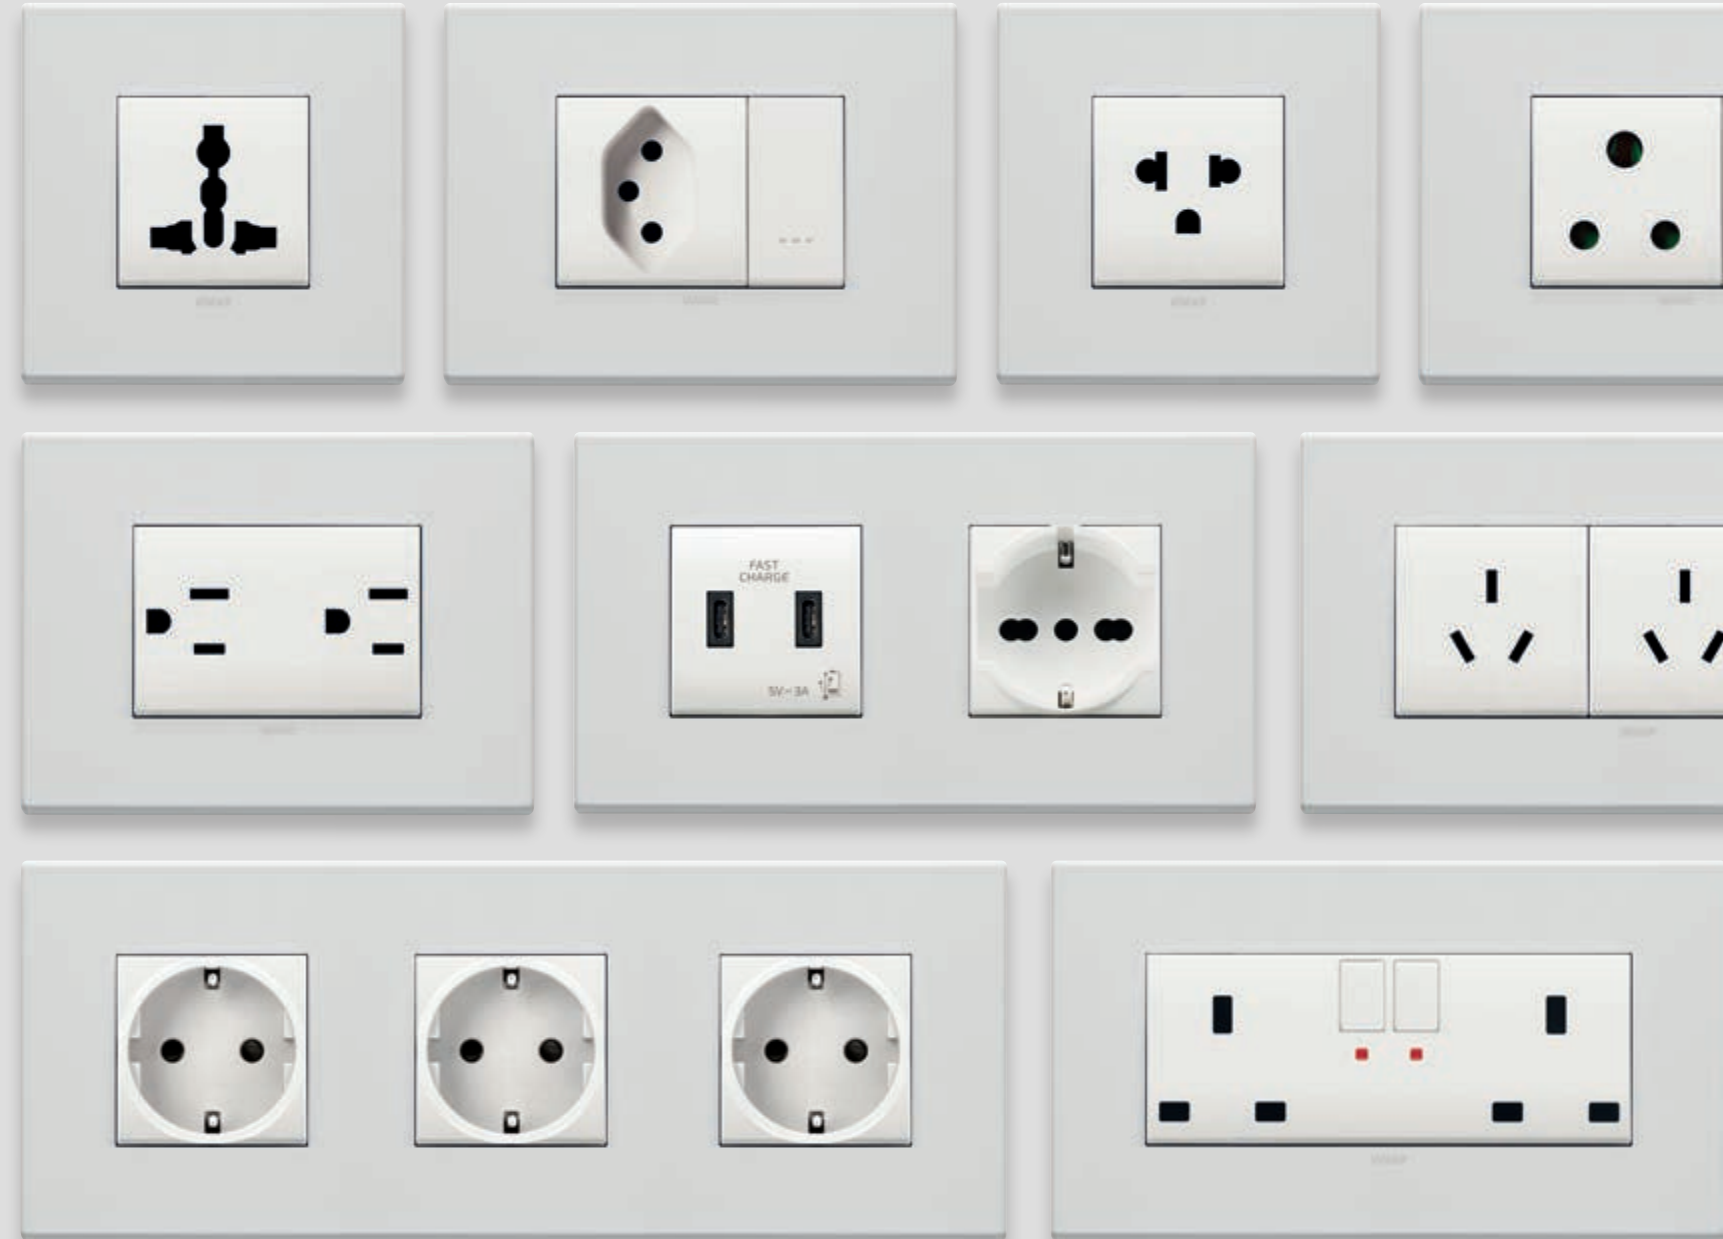

More than 200 functions to choose from,
modular, versatile solutions and international standards.

Every project deserves its own style

Versatile solutions to choose from or to combine together, to offer perfect access to energy. Three ranges of switches and socket outlets, each one with its own identity to integrate with various settings and lifestyles. Find out more about the **Eikon**, **Arké** and **Plana** wiring series and the **Elvox Door entry** systems range.