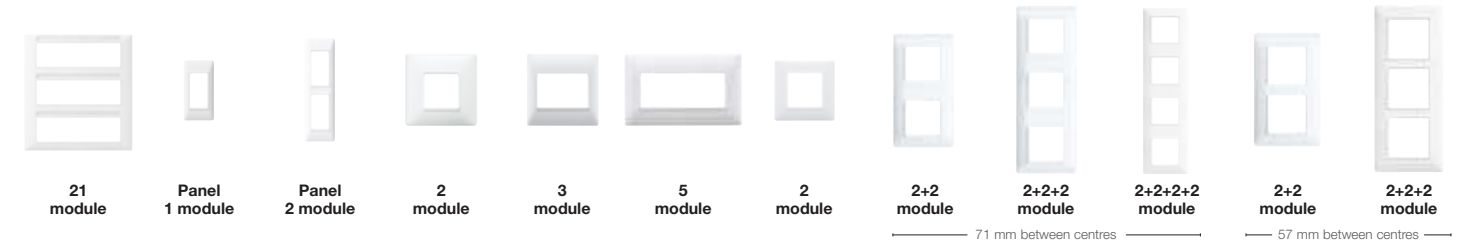

Italian standards

British standards

German standards

	21 module	Panel 1 module	Panel 2 module	2 module	3 module	5 module	2 module	2+2 module	2+2+2 module	2+2+2+2 module	2+2 module	2+2+2 module
Metal	70 Metallized Bronze			■ *	■ *	■ *	■ **	■ *	■ *	■ *		
	71 Metallized Silver			■ *	■ *	■ *	■ **	■ *	■ *	■ *		
Techno-polymer	01 White	■	■	■	■	■	■	■	■	■	■	■
	02 Ivory	■	■	■	■	■	■	■	■	■	■	■
Reflex	03 Beige			■	■	■	■	■	■	■	■	■
	05 Black	■	■	■	■	■	■	■	■	■	■	■
	06 Granite White			■	■	■	■	■	■	■	■	■
	20 Matt Silver	■	■	■	■	■	■	■	■	■	■	■
	21 Matt Nickel	■	■	■	■	■	■	■	■	■	■	■
	22 Matt Champagne			■	■	■	■	■	■	■	■	■
	24 Polished Gold			■	■	■	■	■	■	■	■	■
	25 Matt Gold			■	■	■	■	■	■	■	■	■
	40 Reflex Ash			■	■	■	■	■	■	■	■	■
	41 Reflex Snow			■	■	■	■	■	■	■	■	■
43 Reflex Amber			■	■	■	■	■	■	■	■	■	
44 Reflex Mint			■	■	■	■	■	■	■	■	■	
45 Reflex Water			■	■	■	■	■	■	■	■	■	
47 Reflex Emerald			■	■	■	■	■	■	■	■	■	
48 Reflex Orange			■	■	■	■	■	■	■	■	■	
49 Reflex Tabacco			■	■	■	■	■	■	■	■	■	
50 Reflex Sapphire			■	■	■	■	■	■	■	■	■	
51 Reflex Ruby			■	■	■	■	■	■	■	■	■	

* in technpolymer | ** available in both technpolymer and in metal