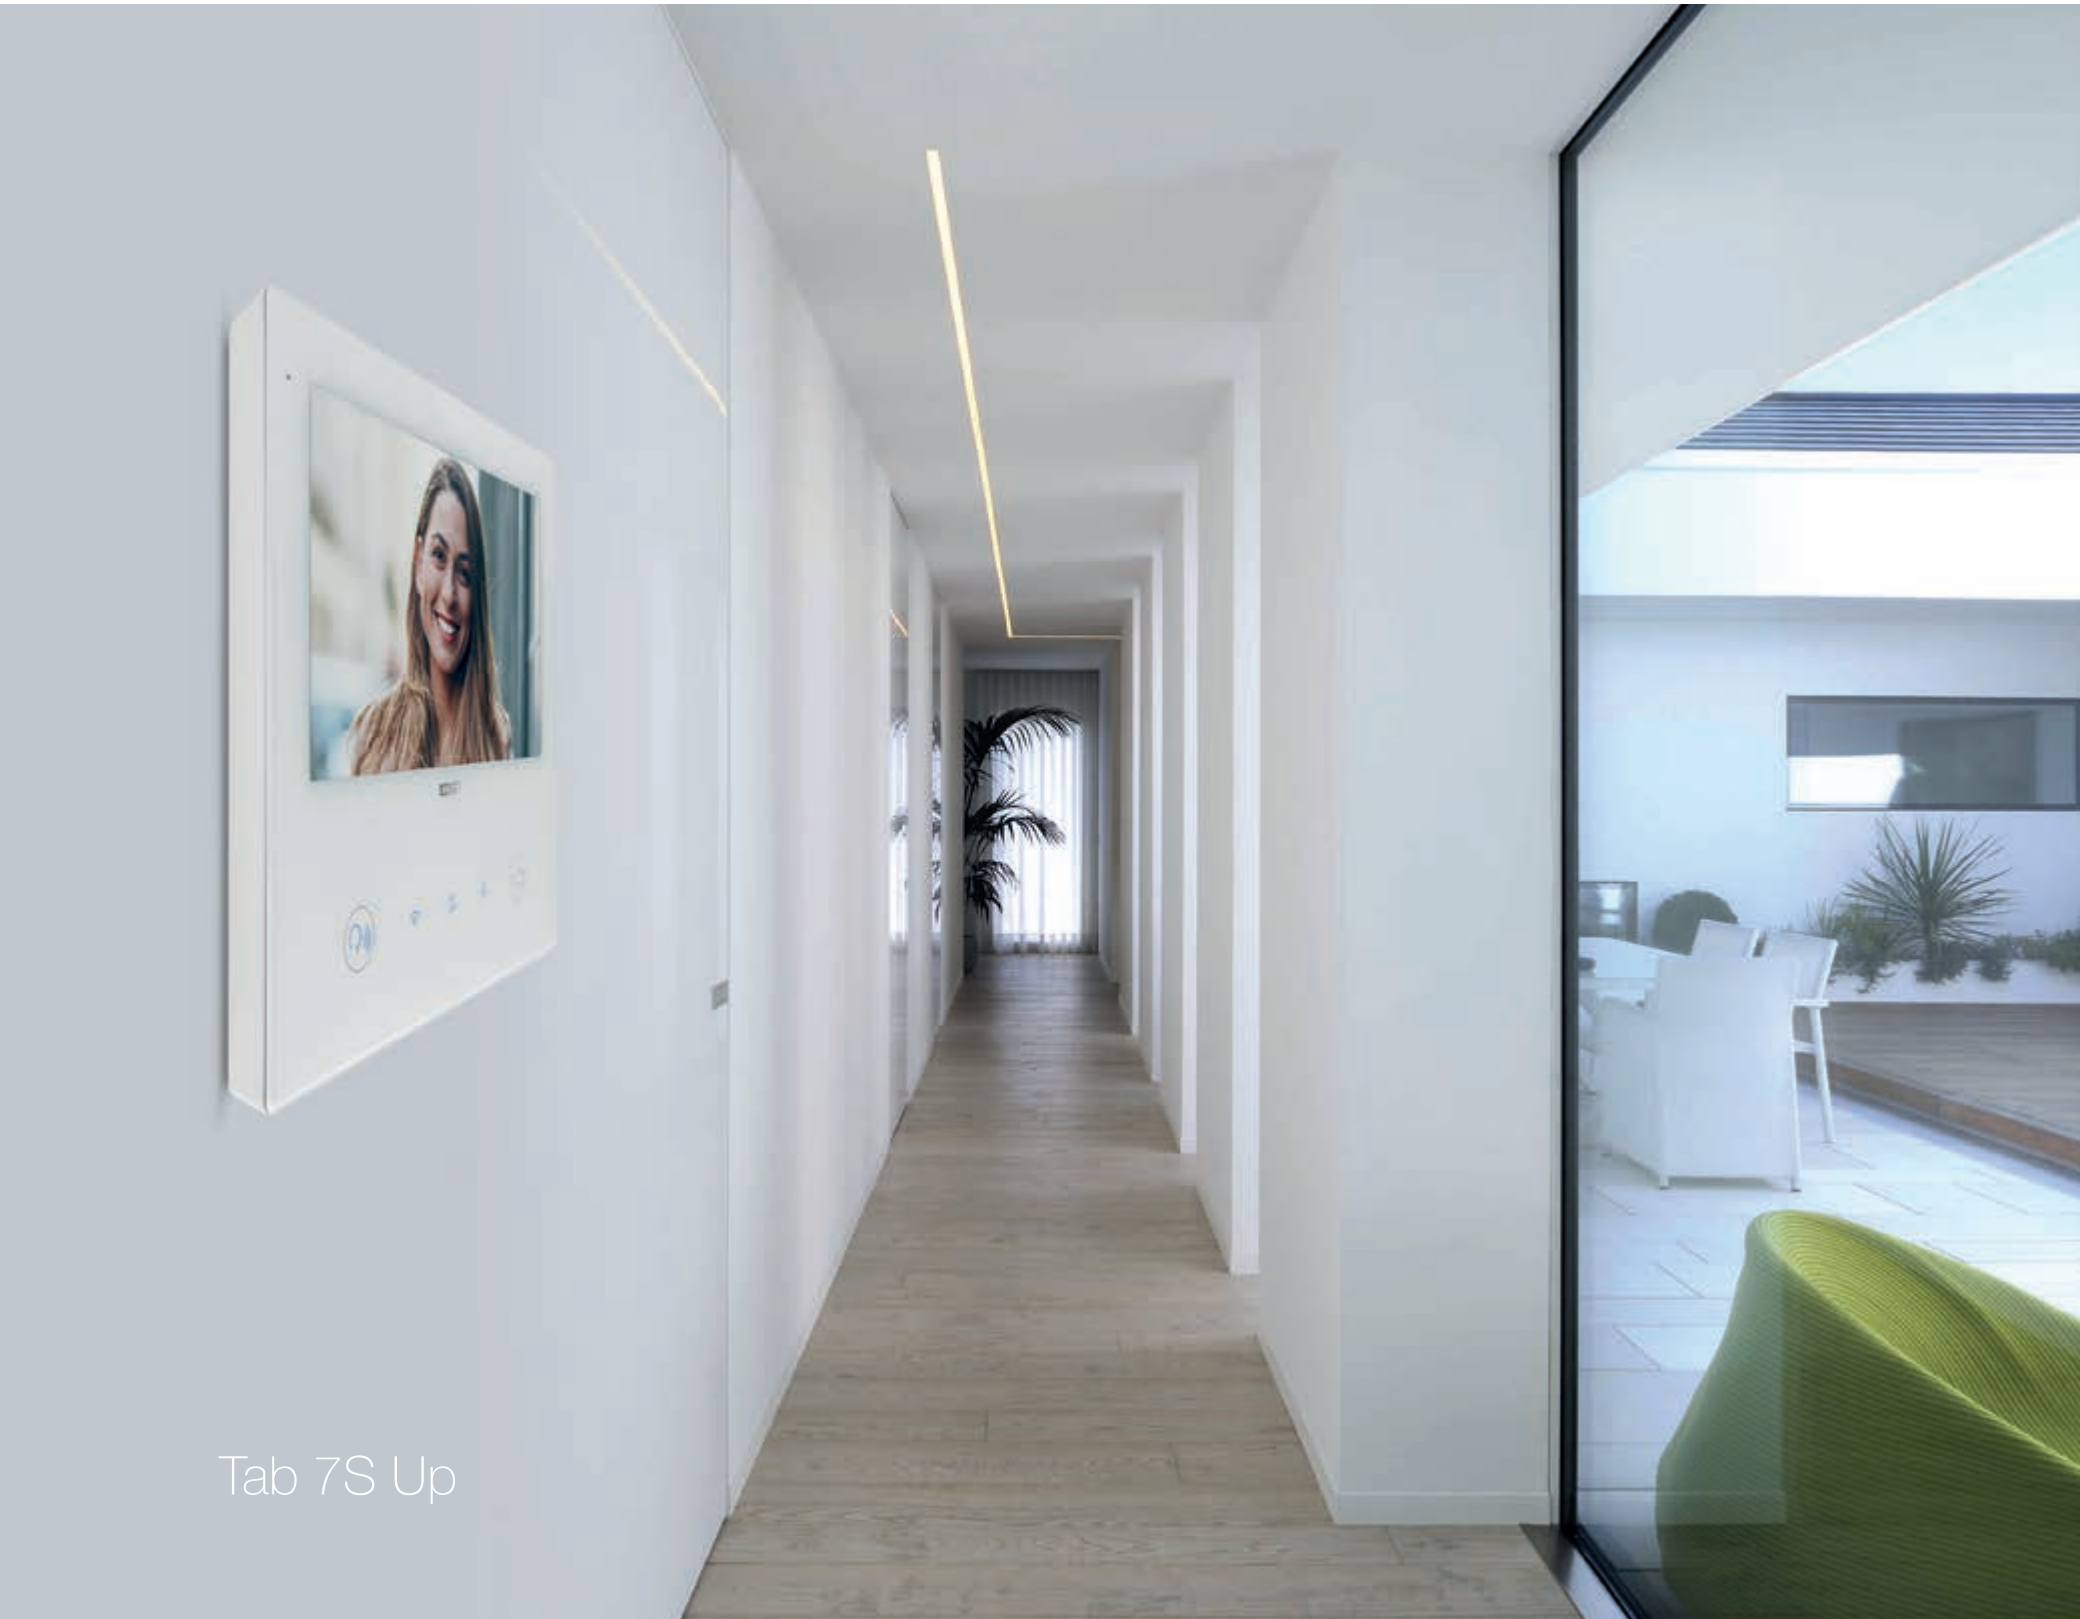

* in technpolymer | ** available in both technpolymer and in metal

Eikon

Arké

Plana

Elvox Door Entry

The beauty of communicating
with the outside. Simply and safely.

Seeing what goes on outside the home, recognising those who ring our doorbell, even when we are out, and communicating accurately are all crucial operations for living a quiet life. This is why we need access to sophisticated solutions based on innovative technology and a comprehensive range that can ensure the safety and clarity we require by simultaneously combining user-friendliness with a system that is simple to install.

Tab 7S Up

For total control, even when you are out and about. Video entry phones distinguished by the light weight, elegance and understated silhouettes that distinguish all the models. They provide a perfect image of what is going on outside thanks to the 7" and 5" monitors.

Tab 5S Up

Voxie (handset)

Voxie (hands-free)

Simplicity at hand. Simple yet high performance entry phones. Linear, contemporary design, complete with all the necessary functions. Hands-free or with a handset. Ideal when replacing old entryphones.