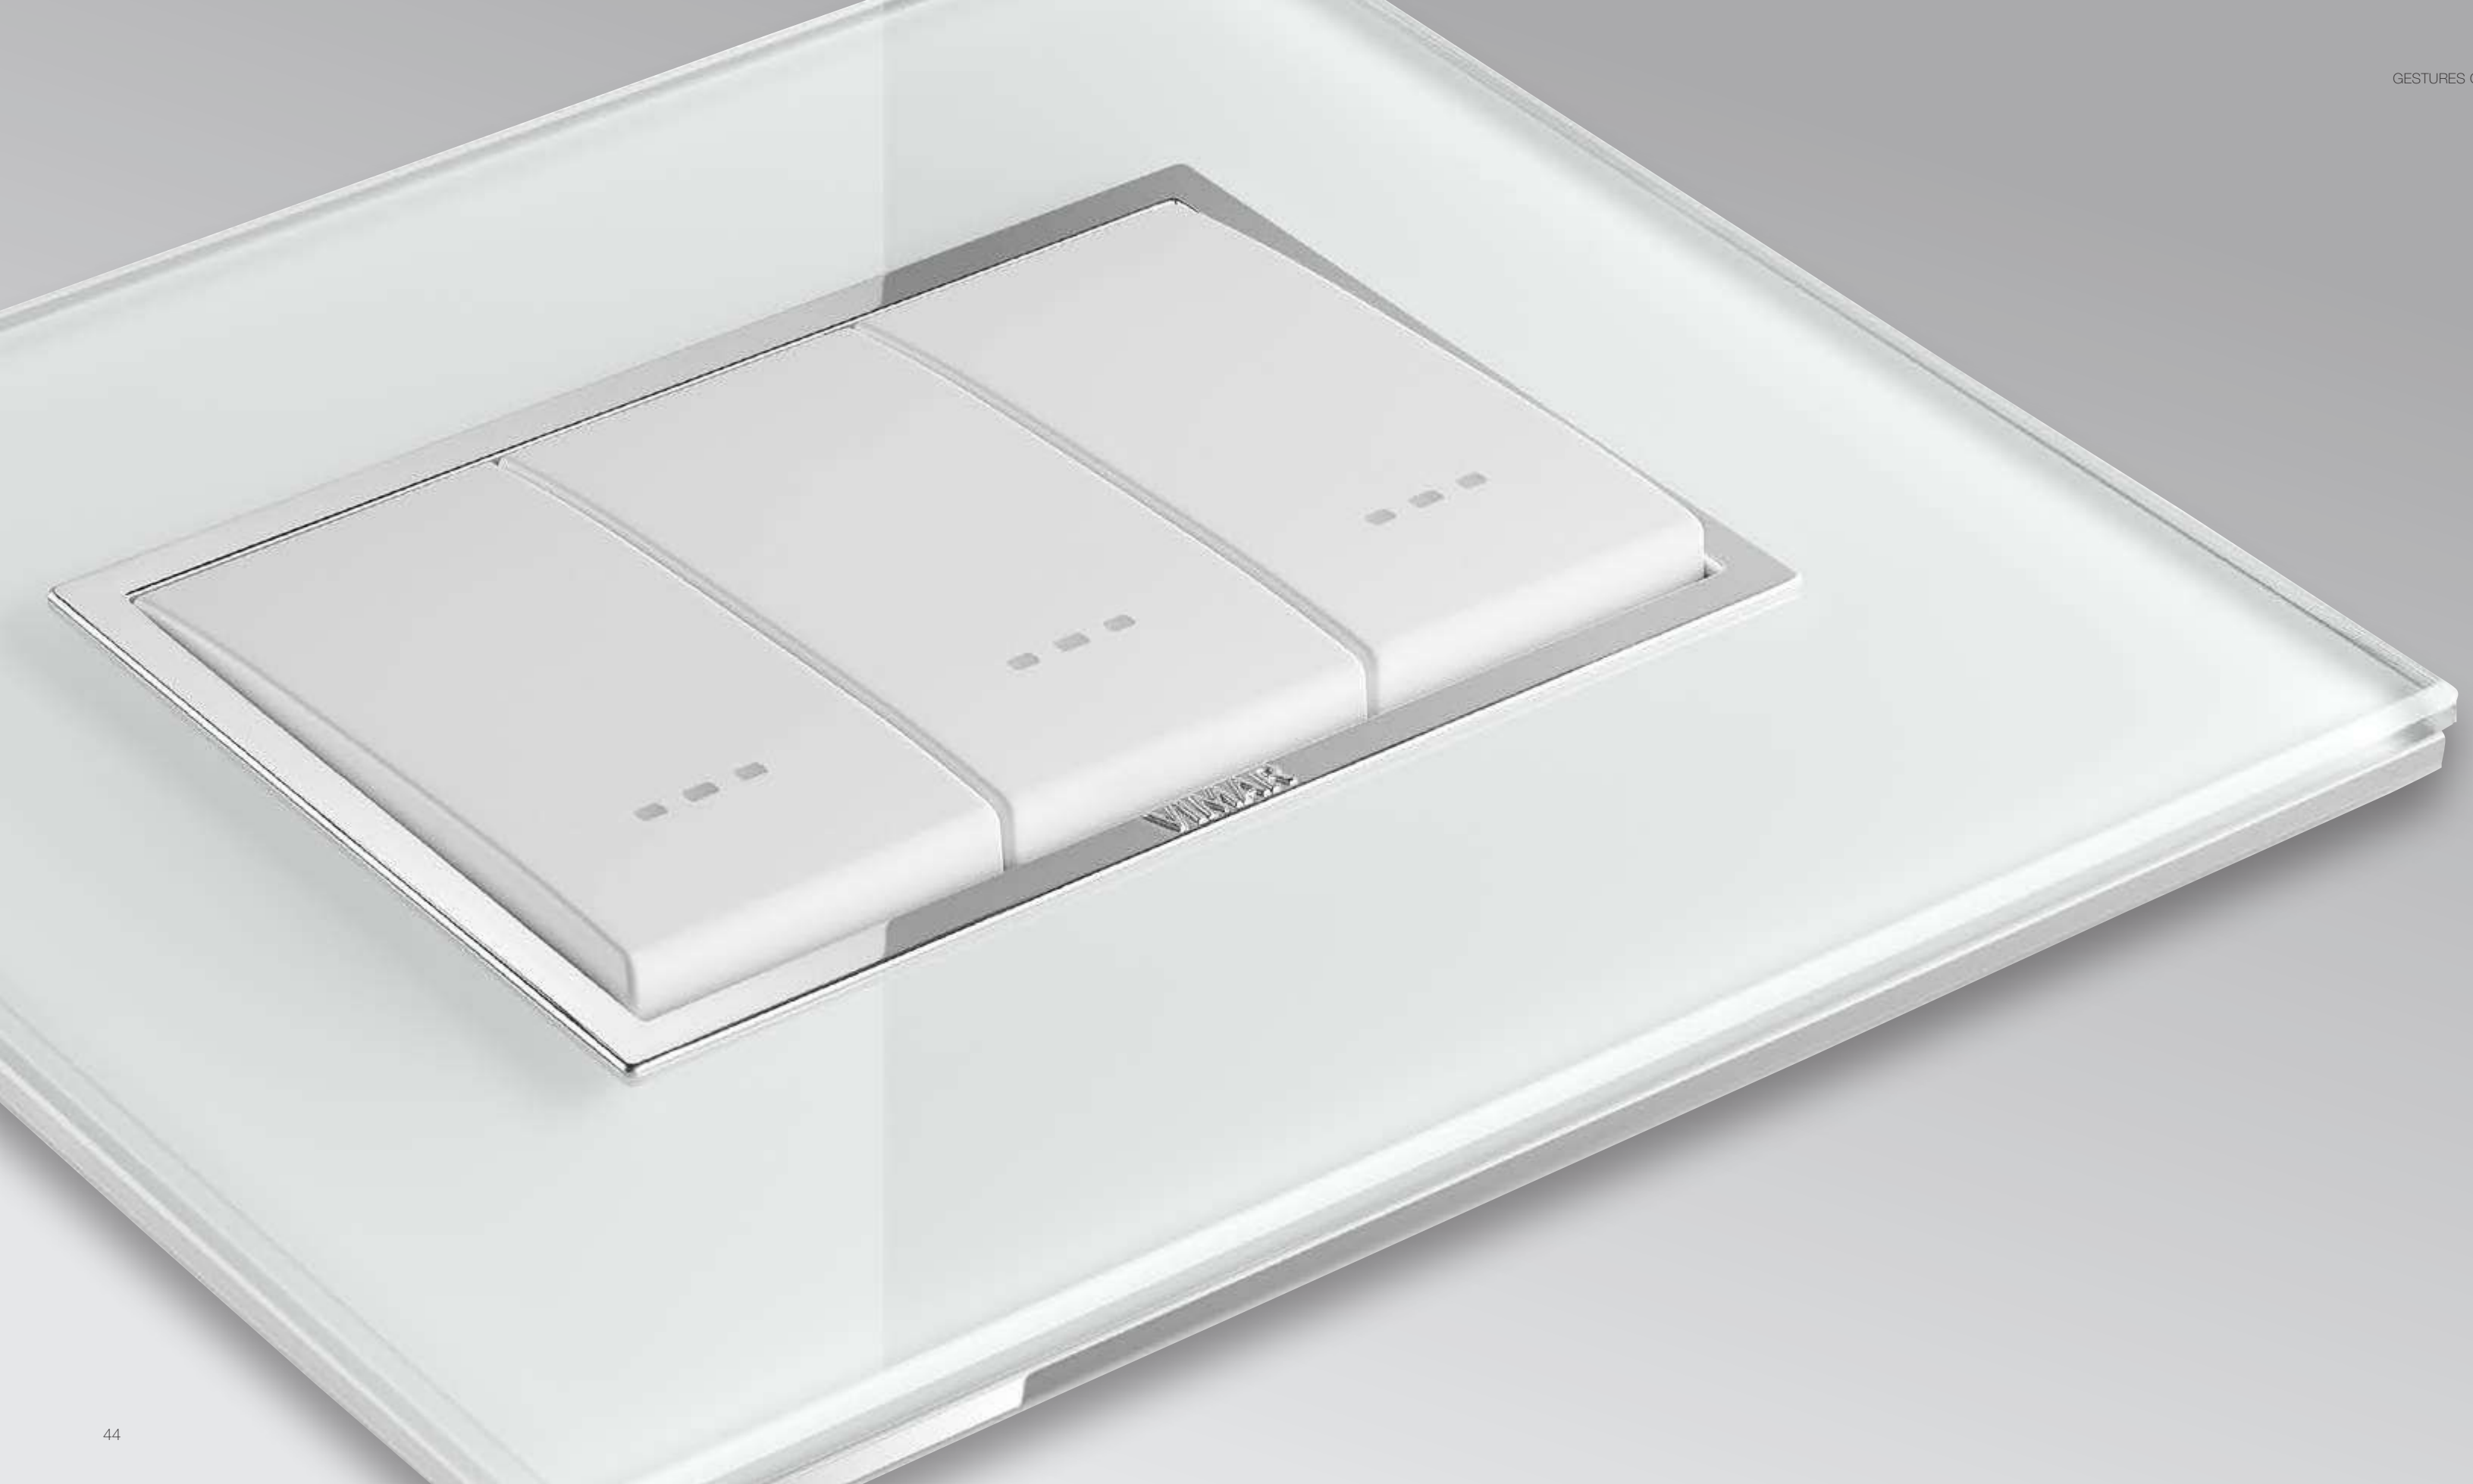

Eikon Tactil