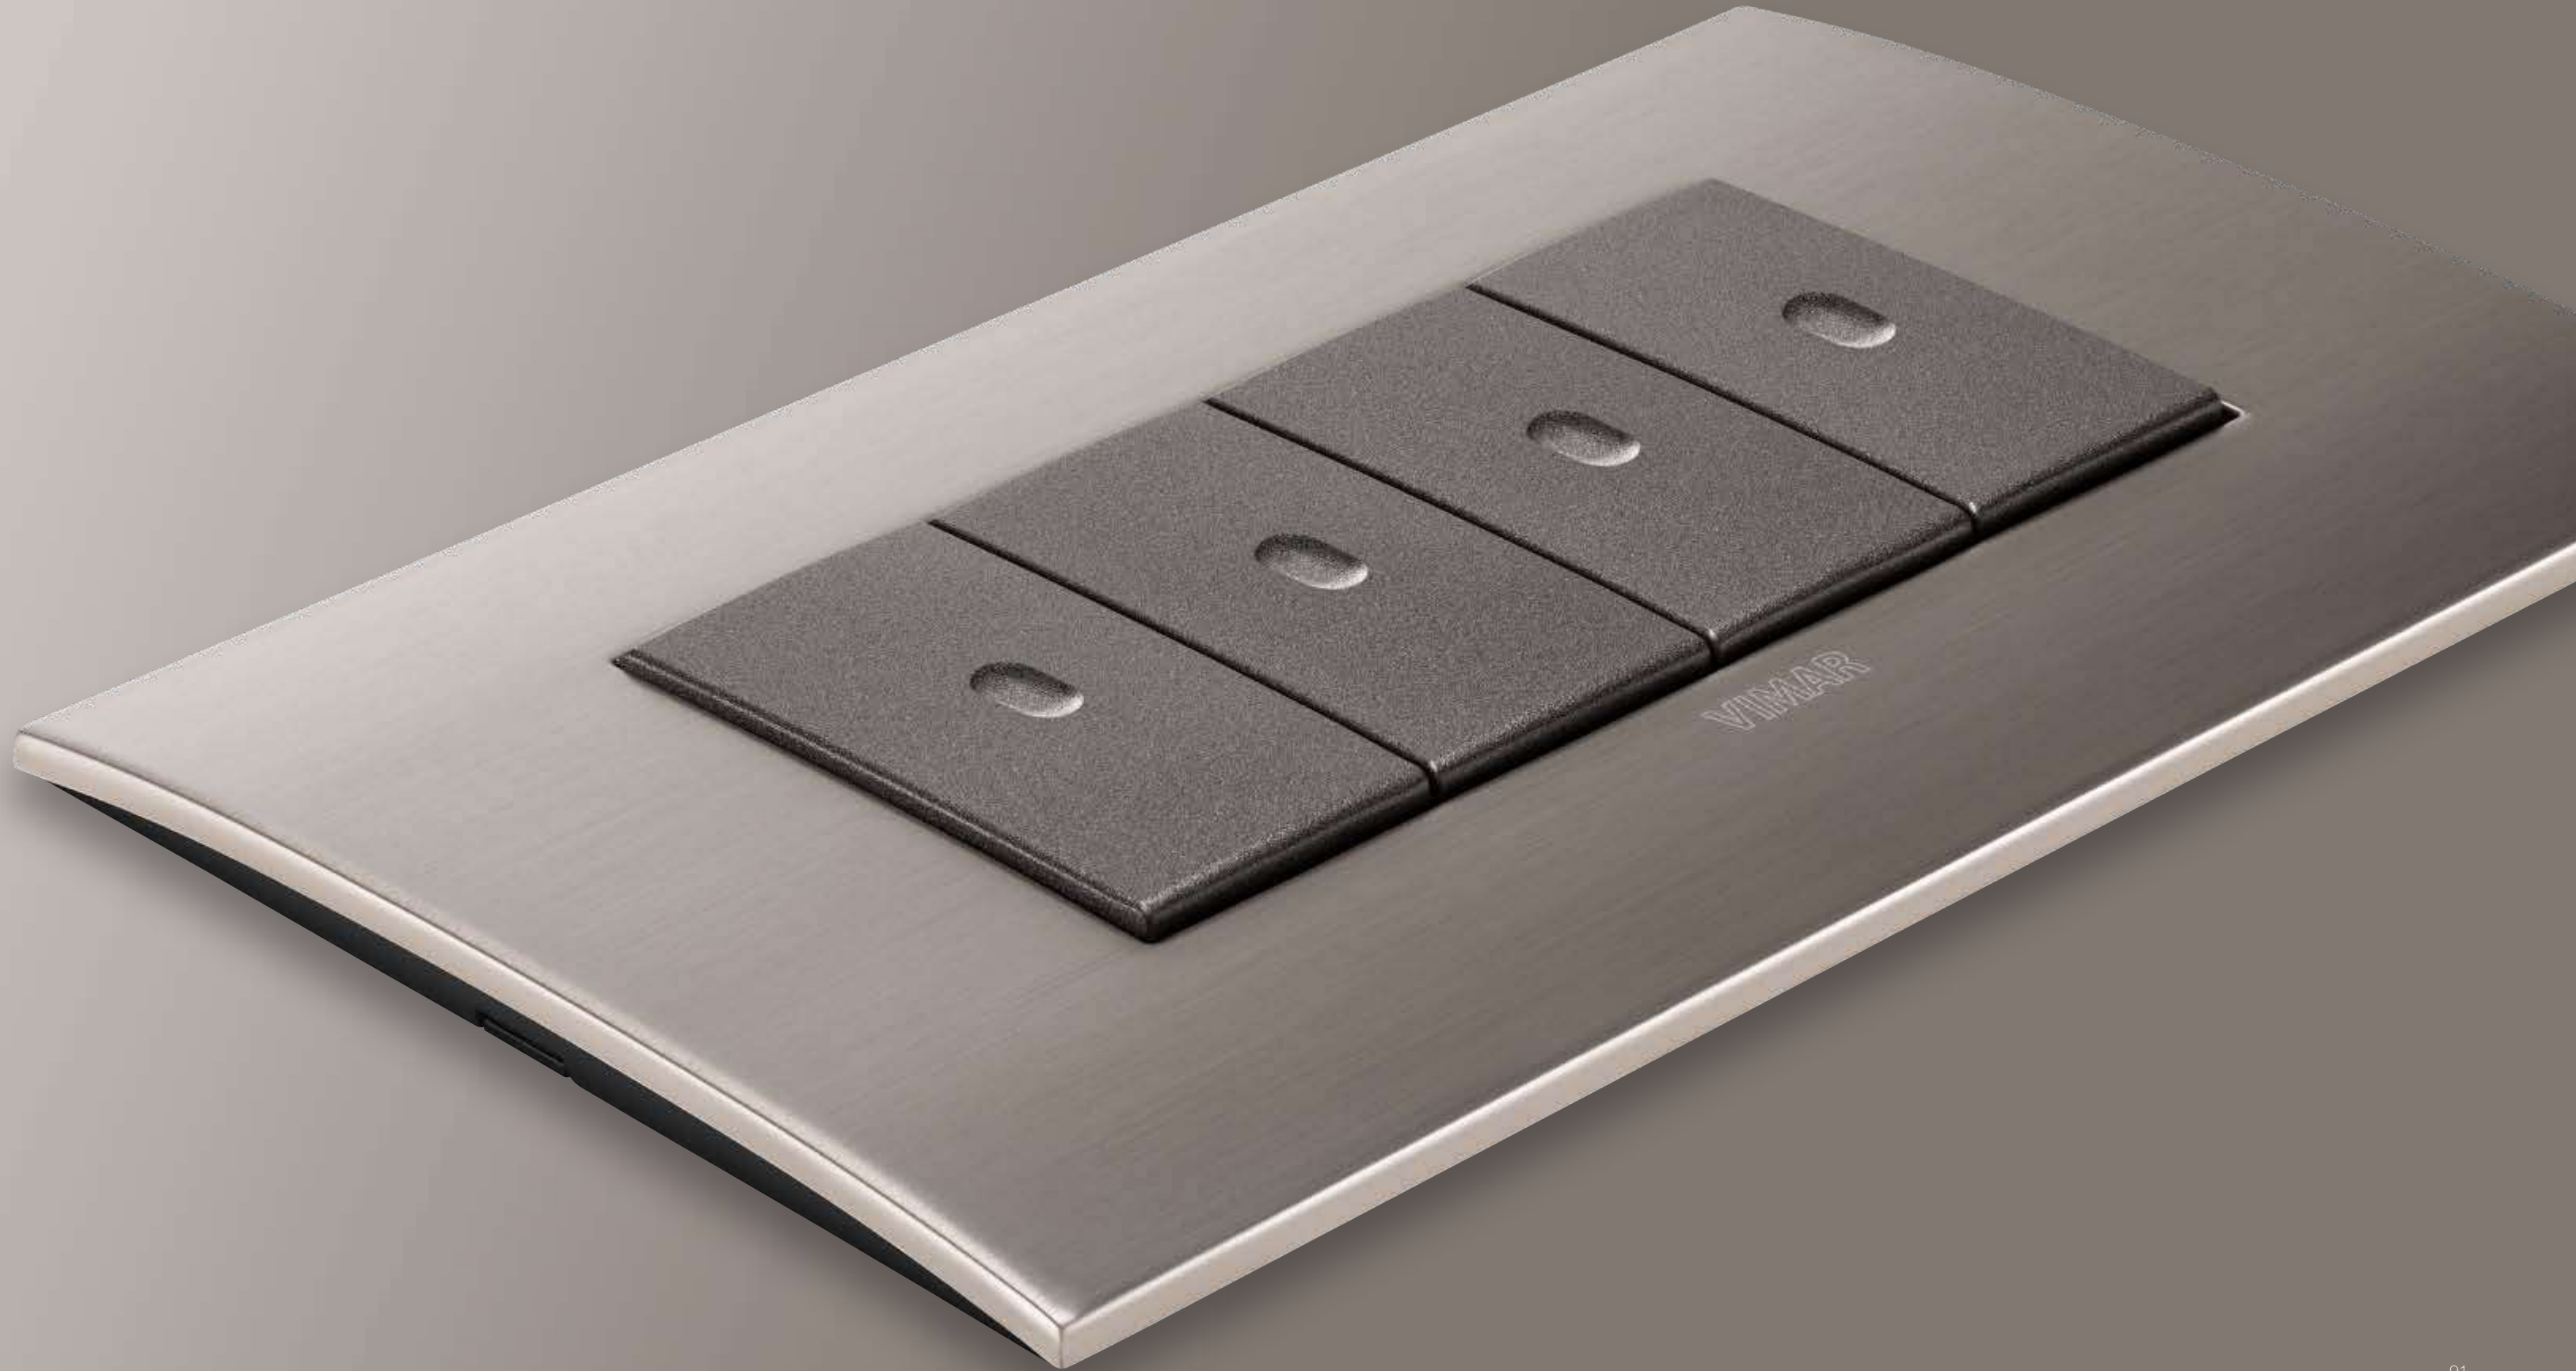

Arké Classic

Curved silhouettes are intertwined to emphasise the beauty of shapes. The peaceful energy of nature in your living spaces. Longing for a warm welcome.

Arké Round

Beautiful and light-weight on any wall. Arké Fit, the slimmest version in the range: sophisticated, with unique finishes. It is light-weight on any wall, providing the perfect flush-fit result, and it blends in seamlessly with any architectural context or interior design style.