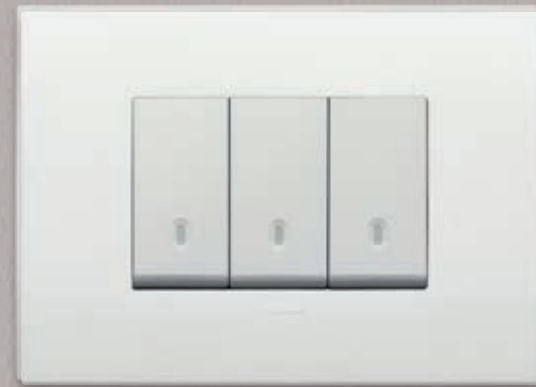

Arké Classic

Arké Round

Arké fit

Rational geometric shapes, a linear profile and clear-cut corners. Charm that never goes out of fashion. The choice is therefore simple, to add value to interior details. A classy, well-balanced choice.