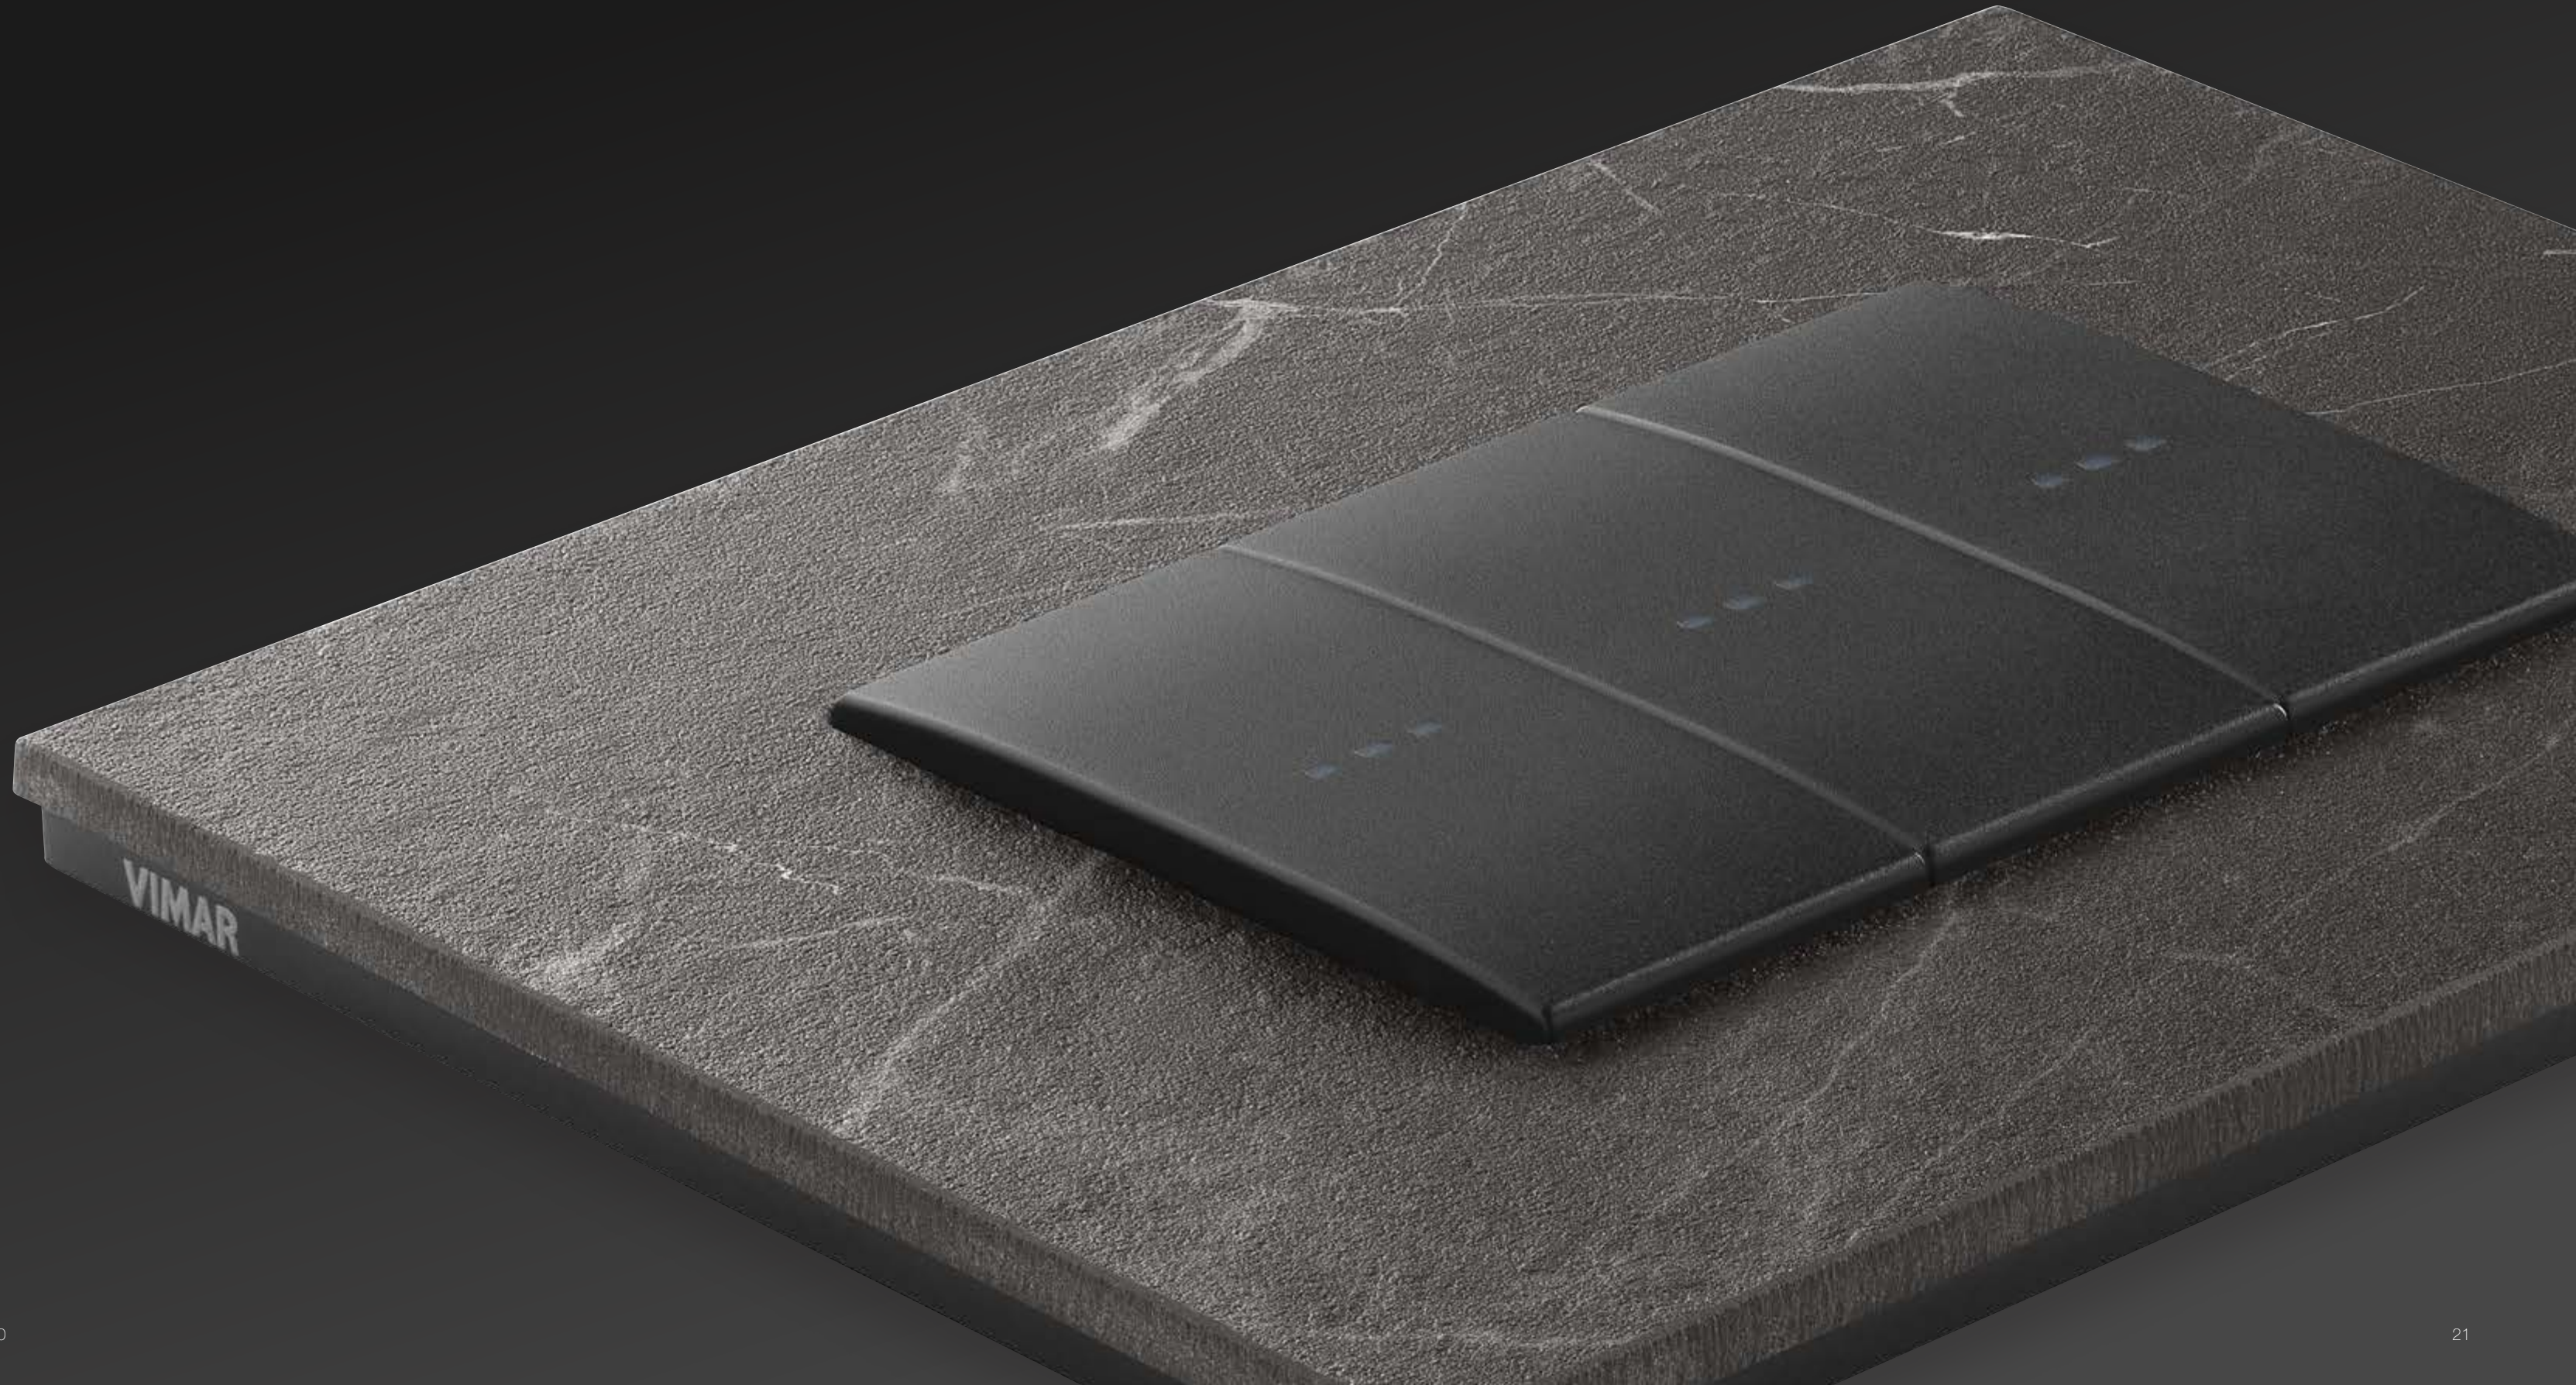

Eikon. A single platform.
Various styles

Pure essence of form and material. Slim profiles to emphasise the design. Prized materials and choice finishes that embrace squared corners and striking silhouettes for a cover plate that blends in seamlessly in any setting, creating an original look every single time. Stylish details.

Eikon Exé

The mesmerising silhouettes of the past have been restyled with a modern twist to give settings an exclusive, slightly retro style. They offer perfectly matching styling, sophisticated yet at the same time pure and linear, between the controls and the Eikon Exé cover plate in the same finish.

Eikon Exé with Vintage controls

The squared, flat shape of the controls affords a pleasant effect flush with the surface to emphasise the textured appeal of the cover plate. When teamed with the respective Eikon Exé cover plate, they generate an elegant Total Look with simple silhouettes and clean-cut, elemental geometries.