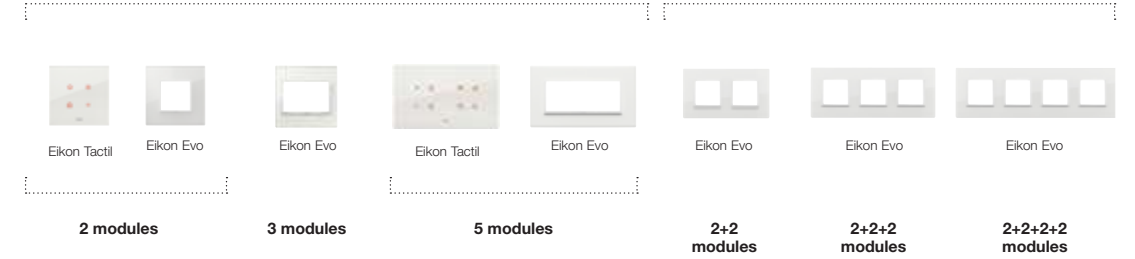

British standards

German / French standards

	2 modules	3 modules	5 modules	2+2 modules	2+2+2 modules	2+2+2+2 modules	
Brushed Metals	01 Brilliant Aluminium						
	02 Next Grey						
	03 Lava Grey						
	04 Neutral Bronze						
	05 Dark Bronze						
Polished Metals	06 Black Sapphire						
	G09 Total Polished Gold						
Exclusive Metals	07.01 Silver						
	08 Titanium						
	G10 Total Satin Gold						
Essenziali Total aluminium and glass	17 Total White						
	18 Total Black						
	87 Total White Diamond						
	88 Total Black Diamond